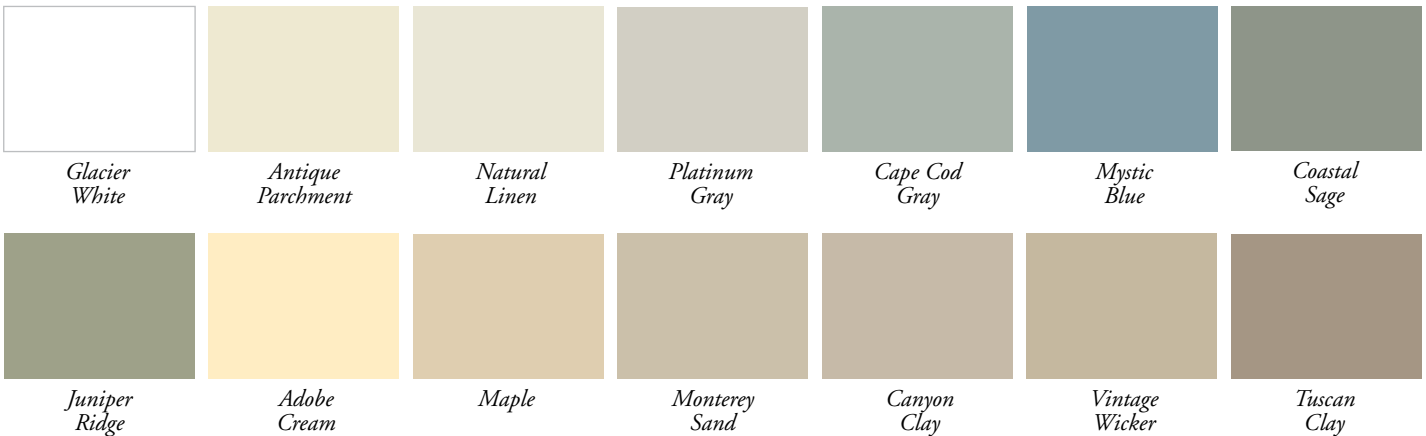

COLOR AND DESIGN INSPIRATION

Coventry's full array of profiles and colors makes it easy to give your home a style all its own. Whether you prefer a subtle monochromatic color scheme in classic hues or rich architectural colors with contrasting accents, Coventry has everything you need to achieve your ideal finished look.

STANDARD COLOR COLLECTION